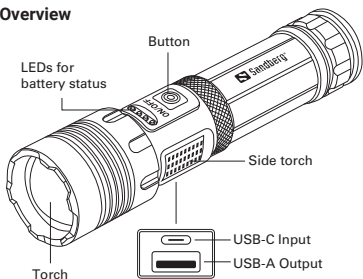

Overview

Accessories:

Charge Torch